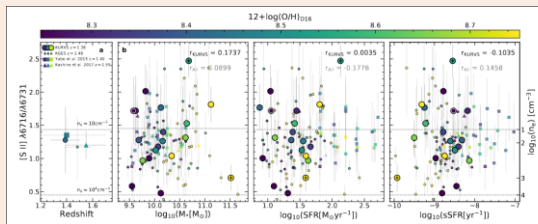

Steven R. Gillman
with the publication:

[The resolved chemical abundance properties within the interstellar medium of star-forming galaxies at \$z \approx 1.5\$](#)

Astronomy on TAP

On 05 February 2022, Aswin Vijayan gave a fantastic talk at the Astronomy on TAP event about Cosmological Simulations and Universes within computers.